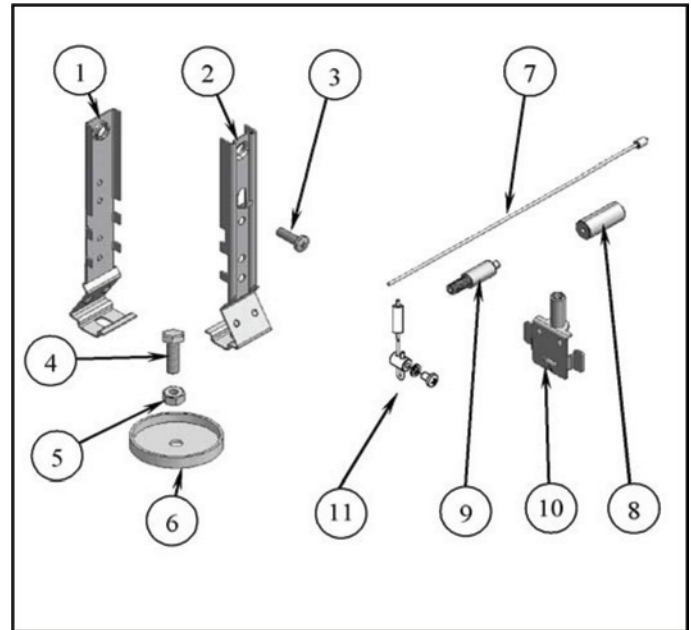

Parts List

Grid Ceiling Hardware Part List

SUPPORT KITS		
Item #	Part #	Description
1	P121473-6	UMB Bracket B
	PMP001000	
2	P121473-5	UMB Bracket A
	PMP001100	
3	P130351-1	Screw, 10x5/8 TYPE B PAN PH ZP
	PHW003100	
4	P130386-1	Bolt, Hex 1/4-20x3/4
	PHW003000	
5	P130339-1	Nut, Hex 1/4-20
	PHW000700	
6	P151328-1	Canopy, 2" (Support Only F1 mount)
	PMP000800	
7	P170586-4	Cable, ADJ 30 inch
	PAM000300	
7	P170586-5	Cable, ADJ 54 inch
	PAM000302	
8	P130359-1	Cable Retainer, Upper
	PMP000100	
9	P130356-3	ADJ Cable Gripper
	PMP001600	
10	P121513-2	Hanger, 10CRM/PRM/BRM
	PMP001800	
11	P170629-1	Cable Ferrule, 1/16 ADJ
	PMP001900	

Key: ■ (77) Ship from Indiana
■ (74) Ship from Mexico

ADDITIONAL PARTS		
Part #	Description	
P151326-12 PMP000704	Canopy, 5" Feed for F2 Mount	
P121527-1 PMP000601	Mounting Strap, J-box for 5" Canopy	
P151393-1 PMP000705	Canopy, 5" Support (No J-box)	

END PLATES: Use fixture family name and add "EP" plus Color number
Example: 10CRM8EP C041.