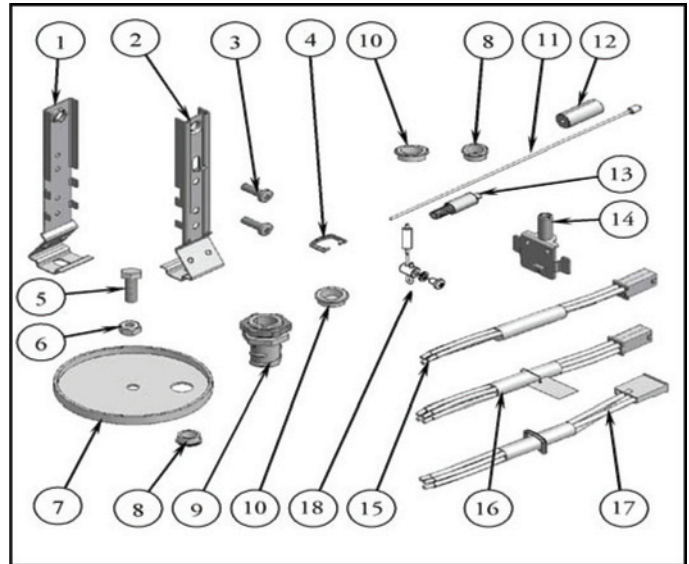

Parts List

Grid Ceiling Hardware Part List

FEED KITS		
Item #	Part #	Description
1	P121473-6	UMB Bracket B
	PMP001000	
2	P121473-5	UMB Bracket A
	PMP001100	
3	P130351-1	Screw, 10x5/8 TYPE B PAN PH ZP
	PHW003100	
4	P130340-1	Strain Relief
	PHW003200	
5	P130386-1	Bolt, Hex 1/4-20x3/4
	PHW003000	
6	P130339-1	Nut, Hex 1/4-20
	PHW000700	
7	P151326-2	Canopy, 3 1/2" (Feed Only F1 mount)
	PMP000901	
8	P130337-1	Bushing, 1/2" White Shorty
	PHW003600	
9	P130435-1	Connector, Screw-in Fitting
	PHW004100	
10	P130336-1	Bushing, 5/8" Black Shorty
	PHW001200	
11	P170586-4	Cable, ADJ 30 inch
	PAM000300	
11	P170586-5	Cable, ADJ 54 inch
	PAM000302	
12	P130359-1	Cable Retainer, Upper
	PMP000100	
13	P130356-3	ADJ Cable Gripper
	PMP001600	
14	P121513-2	Hanger, 10CRM/PRM/BRM
	PMP001800	
15	A-C1-24-SC	Feed Cord, 16/3 SCT 36 inch
	PAW001000	
15	A-C1-48-SC	Feed Cord, 16/3 SCT 60 inch
	PAW001002	
16	A-C2-24-DC	Feed Cord, 16/4 DCT/ELS/DIM1 36 inch
	PAW001100	
16	A-C2-48-DC	Feed Cord, 16/4 DCT/ELS/DIM1 60 inch
	PAW001102	
17	A-C1-24EM	Feed Cord, 16/3 EL/EC 36 inch
	PAW001200	
17	A-C1-48EM	Feed Cord, 16/3 EL/EC 60 inch
	PAW001202	
18	P170629-1	Cable Ferrule, 1/16 ADJ
	PMP001900	

Key: ■ (77) Ship from Indiana
■ (74) Ship from Mexico

NOTE: These part numbers are for Grid Ceiling F1 suspended products only. For replacement parts on other suspended products (EGxM, ENM, LD6, LD9, LDM, LFM, MRM) or parts not shown, please contact factory.